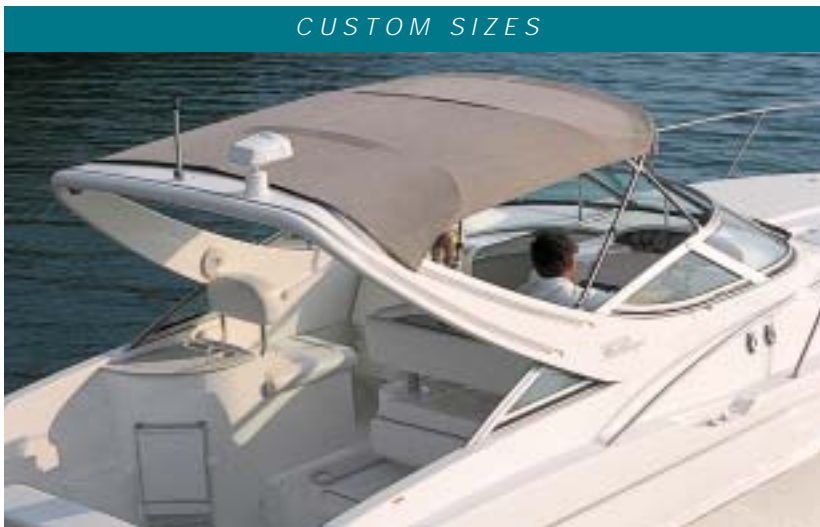

CUSTOM SIZES