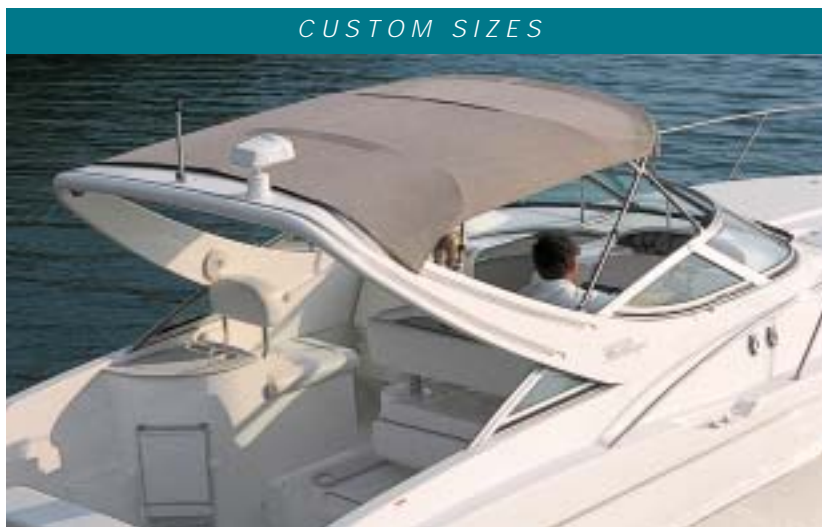

CUSTOM SIZES